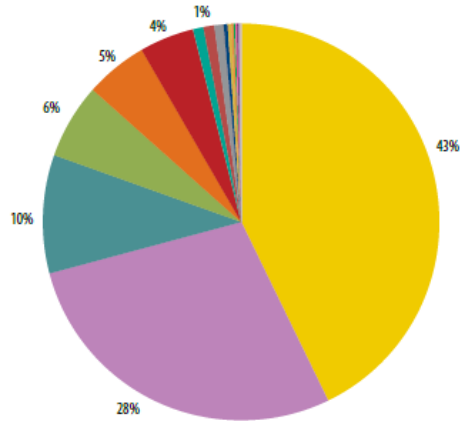

**DIRECTLY RELATED TO RIVER
ECONOMY**

OUT OF 100% OF
COLOMBIAN GDP

OUT OF 100% OF
COLOMBIAN GDP

80% REMAIN
IN RIVER
ACTIVITY

OUT OF 100% OF
COLOMBIAN GDP

FISHING
MINING
TRANSPORTATION

80% REMAIN
IN RIVER
ACTIVITY

Represents

70%

electric power.

TOTAL NUMBER OF DEATHS

DESTROYED HOMES

TOTAL NUMBER OF DEATHS

FLOODS

DESTROYED HOMES