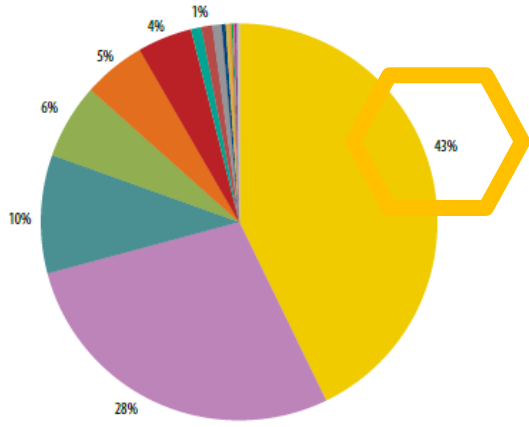

**DIRECTLY RELATED TO RIVER
ECONOMY**

OUT OF 100% OF
COLOMBIAN GDP

OUT OF 100% OF
COLOMBIAN GDP

80% REMAIN
IN RIVER
ACTIVITY

OUT OF 100% OF
COLOMBIAN GDP

FISHING
MINING
TRANSPORTATION

80% REMAIN
IN RIVER
ACTIVITY

Represents

70%

electric power.

TOTAL NUMBER OF DEATHS

DESTROYED HOMES

TOTAL NUMBER OF DEATHS

FLOODS

DESTROYED HOMES