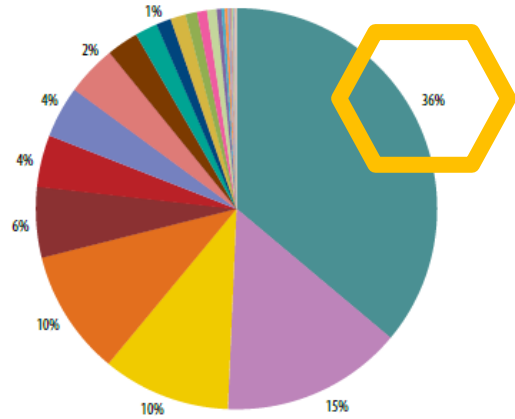

**DIRECTLY RELATED TO RIVER
ECONOMY**

OUT OF 100% OF
COLOMBIAN GDP

OUT OF 100% OF
COLOMBIAN GDP

80% REMAIN
IN RIVER
ACTIVITY

OUT OF 100% OF
COLOMBIAN GDP

FISHING
MINING
TRANSPORTATION

80% REMAIN
IN RIVER
ACTIVITY

Represents

70%

electric power.

TOTAL NUMBER OF DEATHS

DESTROYED HOMES

TOTAL NUMBER OF DEATHS

FLOODS

DESTROYED HOMES