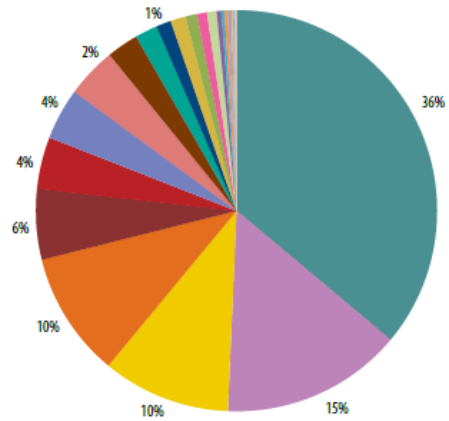

**DIRECTLY RELATED TO RIVER
ECONOMY**

OUT OF 100% OF
COLOMBIAN GDP

OUT OF 100% OF
COLOMBIAN GDP

80% REMAIN
IN RIVER
ACTIVITY

OUT OF 100% OF
COLOMBIAN GDP

FISHING
MINING
TRANSPORTATION

80% REMAIN
IN RIVER
ACTIVITY

Represents

70%

electric power.

TOTAL NUMBER OF DEATHS

DESTROYED HOMES

TOTAL NUMBER OF DEATHS

FLOODS

DESTROYED HOMES