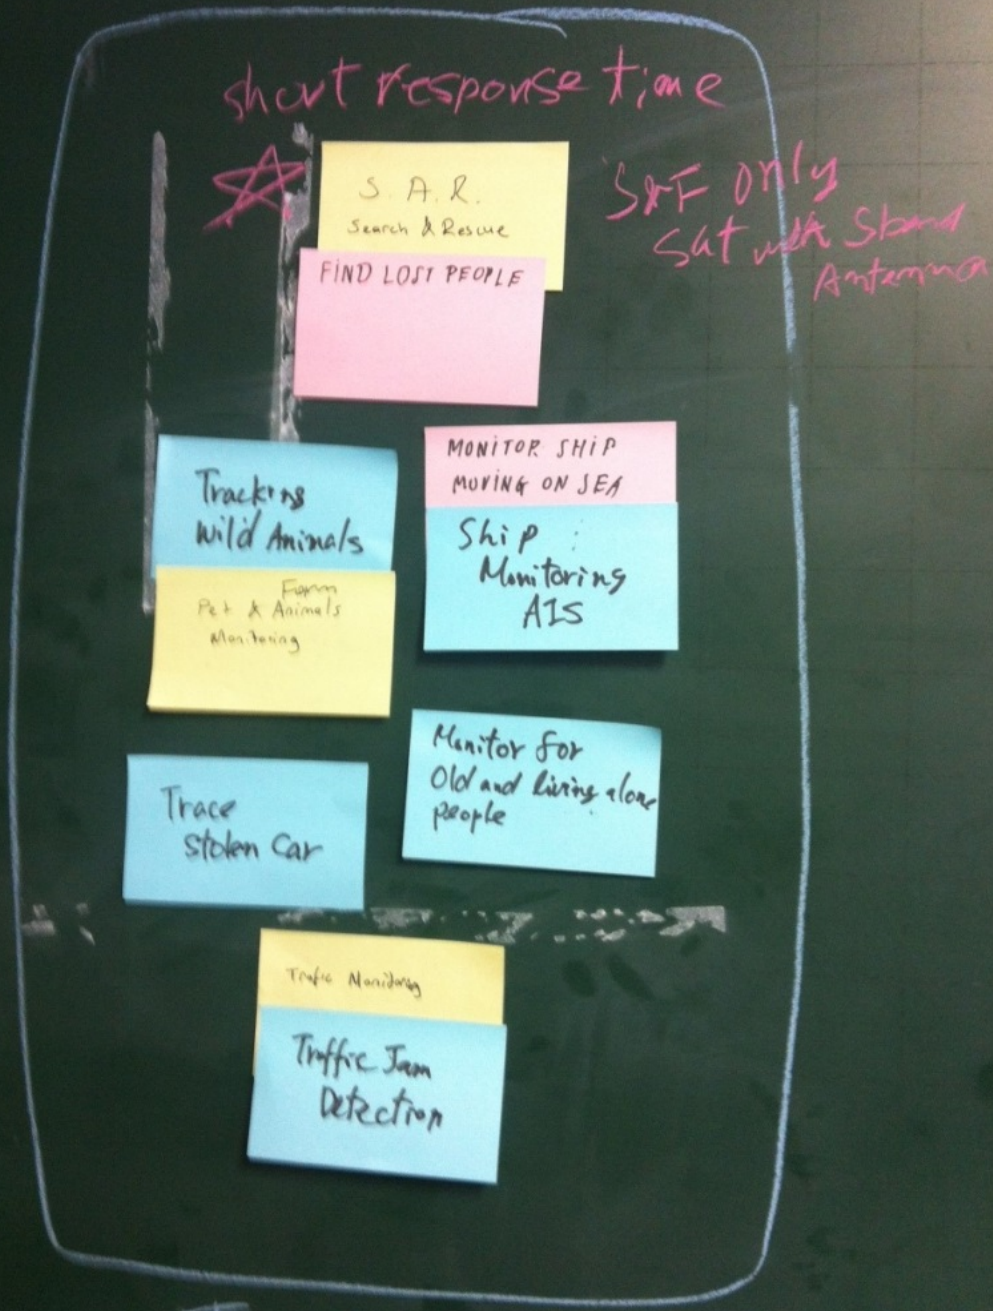

Application Ideas Monitoring environment / climate

New applications

Tracking

Emergency Response

COM IN DISASTER.

Sat-Sat Comm

search
land shape

search water
under the ground

New
applications

Emergency
response

Sat-sat
communication

Applications need next generation S&F communication systems

- Sat-sat communication capability
- Short data latency with satellite constellation and ground station network

Combine other observation method
(earthquake, ice glacier)

Action Items

- Identify data type (observation items)
 - Identify Sensor type for each observation item
 - Specific requirement for each application
 - Evaluate what we can do, can not do, and should do.
-
- Assignees: Discussion group #1 participants
 - Due: By MIC3 (Nov. 2014)