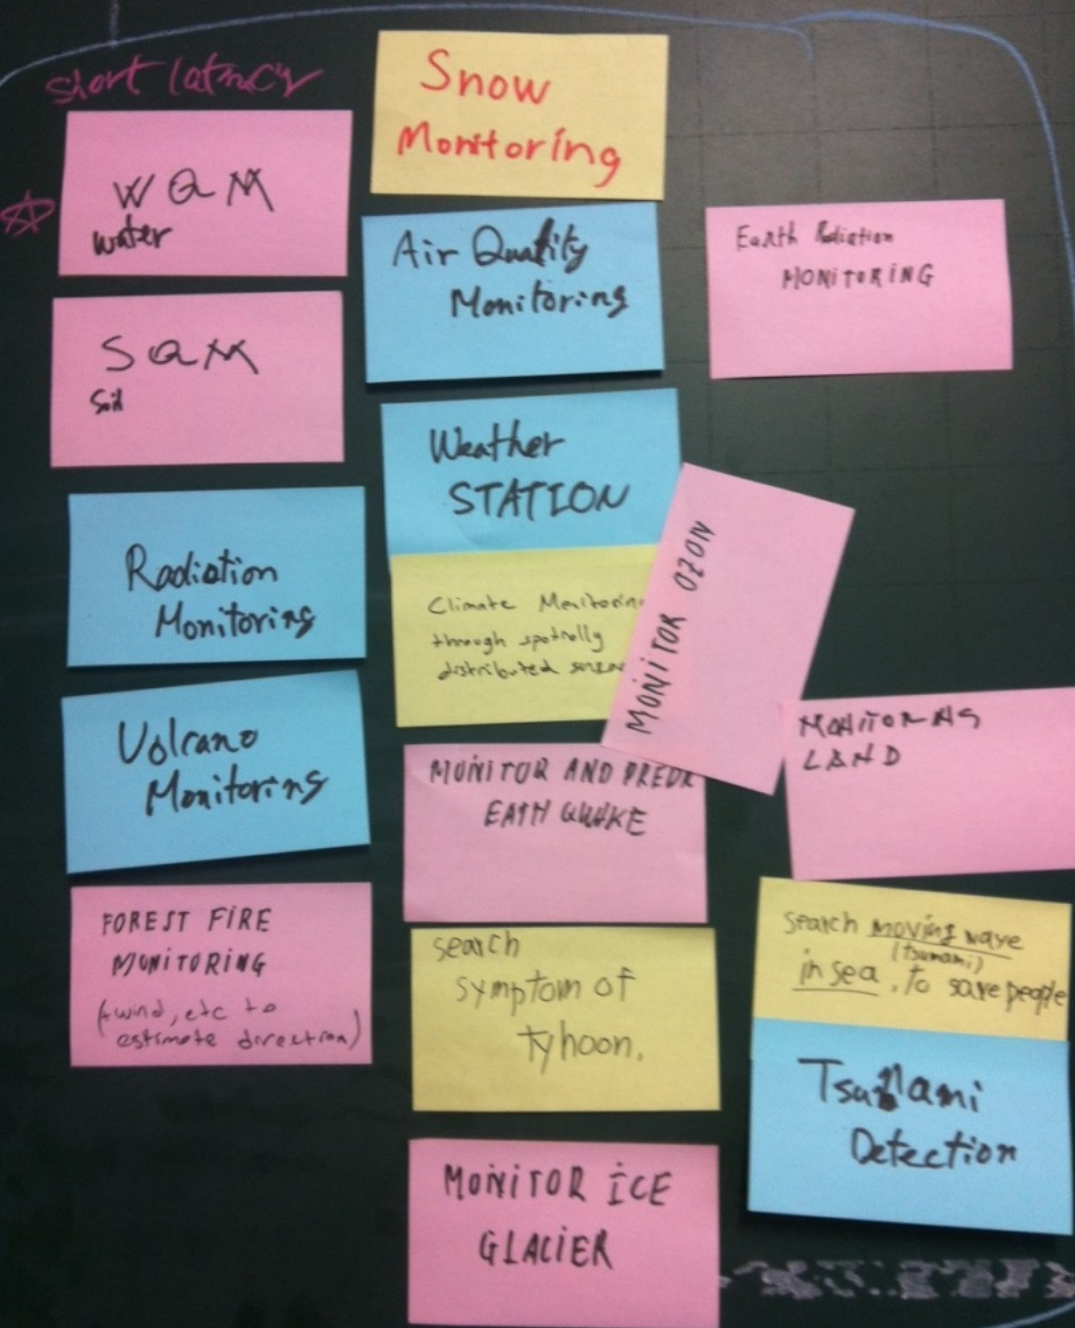

Application Ideas Monitoring environment / climate

New applications

Tracking

Emergency Response

COM IN DISASTER.

Sat-Sat Comm

search
land shape

search water
under the ground

New
applications

Emergency
response

Sat-sat
communication

Applications need next generation S&F communication systems

- Sat-sat communication capability
- Short data latency with satellite constellation and ground station network

Combine other observation method
(earthquake, ice glacier)

Action Items

- Identify data type (observation items)
 - Identify Sensor type for each observation item
 - Specific requirement for each application
 - Evaluate what we can do, can not do, and should do.
-
- Assignees: Discussion group #1 participants
 - Due: By MIC3 (Nov. 2014)